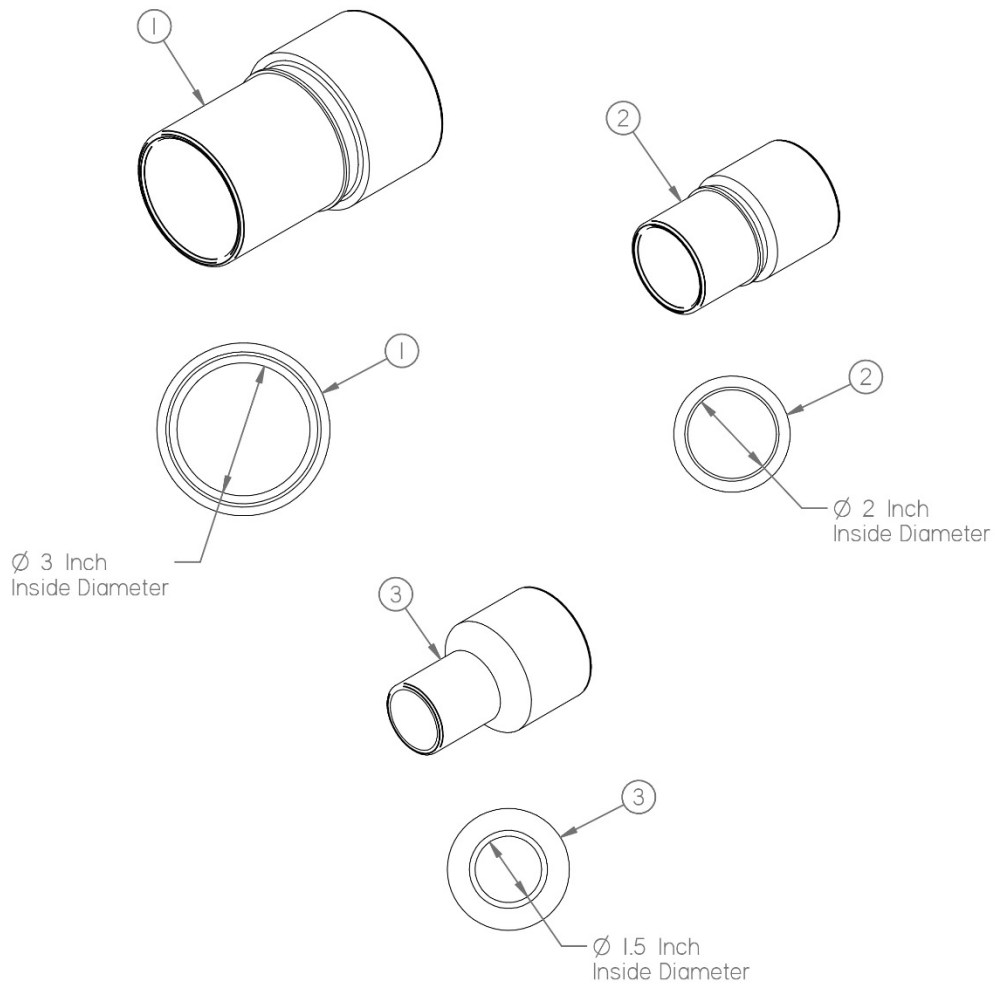

Replacement Parts Diagram Hose Couplers & Reducers VS220 DUST-COLLECT-R®

Reference Number	Part Number	Description	Quantity
1	VS220-1000-030	Coupler, Helix, Plastic, 3D	1
2	VS220-1100-030	Coupler, Helix, Plastic, 2D	1
3	VS220-0260	Cuff, Reducer, 2D To 1.5D	1