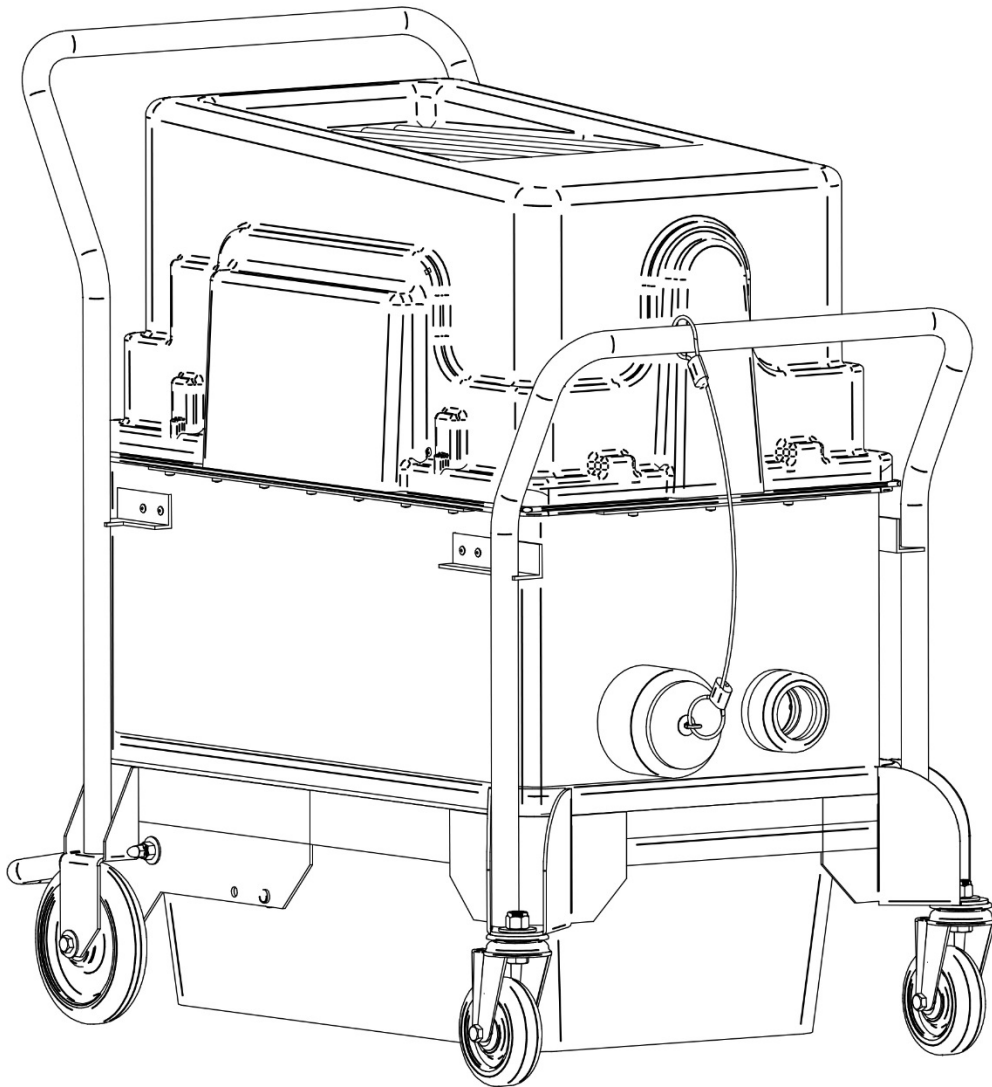

14 Replacement Parts VS220 DUST-COLLECT-R® System

Replacement Parts Diagram Motor Cover VS220 DUST-COLLECT-R®

Replacement Parts Diagram

Motor Cover

VS220 DUST-COLLECT-R®

Reference Number	Part Number	Description	Quantity
1	VS220-0010	Cover, Motor, Electric	1
2	VS220-0150	Plate, Switch	1
3	VS220-0160	Switch, Motor, ON/OFF	2
4	EP8ACP-0120	Relief, Strain	1
5	VS220-0170	Gauge, Vacuum	1
6	VS220-0180	Fitting, Line, Vacuum	2
7	VS220-0220	Line, Vacuum	1
8	VS220-0230	Cord, Electrical	1
9	EP8ACP-0140	Screw, Self Tap, #7 X 5/8	4
10	38020401	FHMS, #8-32 X 1/2, ZY	4
11	VS220-5040	Decal, Gauge, Vacuum	1
12	VS220-5030	Decal, ON/OFF	1
13	GECD-5030	Decal, General, 1-7/8 X 9-1/2	2

Replacement Parts Diagram Lower Housing VS220 DUST-COLLECT-R®

Replacement Parts Diagram Lower Housing VS220 DUST-COLLECT-R®

Reference Number	Part Number	Description	Quantity
1	VS220-0070	Weldment, Frame	1
2	VS220-0050	Housing, Filter	1
3	VS220-0090	Caster, Swivel	2
4	VS220-0100	Caster, Rigid	2
5	VS220-0100-010	Bushing, Caster, Rigid	2
6	VS220-0370	Gasket, Pan, Dust	1
7	VS220-0110A	Assembly, Pan, Dust	1
8	VS220-0060	Filter, Primary	1
9	VS220-0240-010	Cover, Inlet	1
10	VS220-0240-020	Lanyard, Inlet	1
11	15081200	HHCS, 1/2-13 X 1-1/2, ZY	2
12	17080000	Washer, Flat, 1/2, ZY	2
13	53080000	Nut, Nylock, 1/2-13, ZY	2
14	15062000	HHCS, 3/8-16 X 2-1/2, ZY	2
15	17060000	Washer, Flat, 3/8, ZY	2
16	53060000	Nut, Nylok, 3/8-16, ZY	2
17	46020200	Rivet, Pop, 1/8 X 1/4, SS	24
18	VS220-5010	Decal, Instruction, Vacuum	1
19	VS220-5020	Decal, Warning, Silica	1
20	VS220-5050	Decal, VS220	2
21	VS220-0240A	Assembly, Cover, Inlet, (Includes Ref. 9 & 10)	