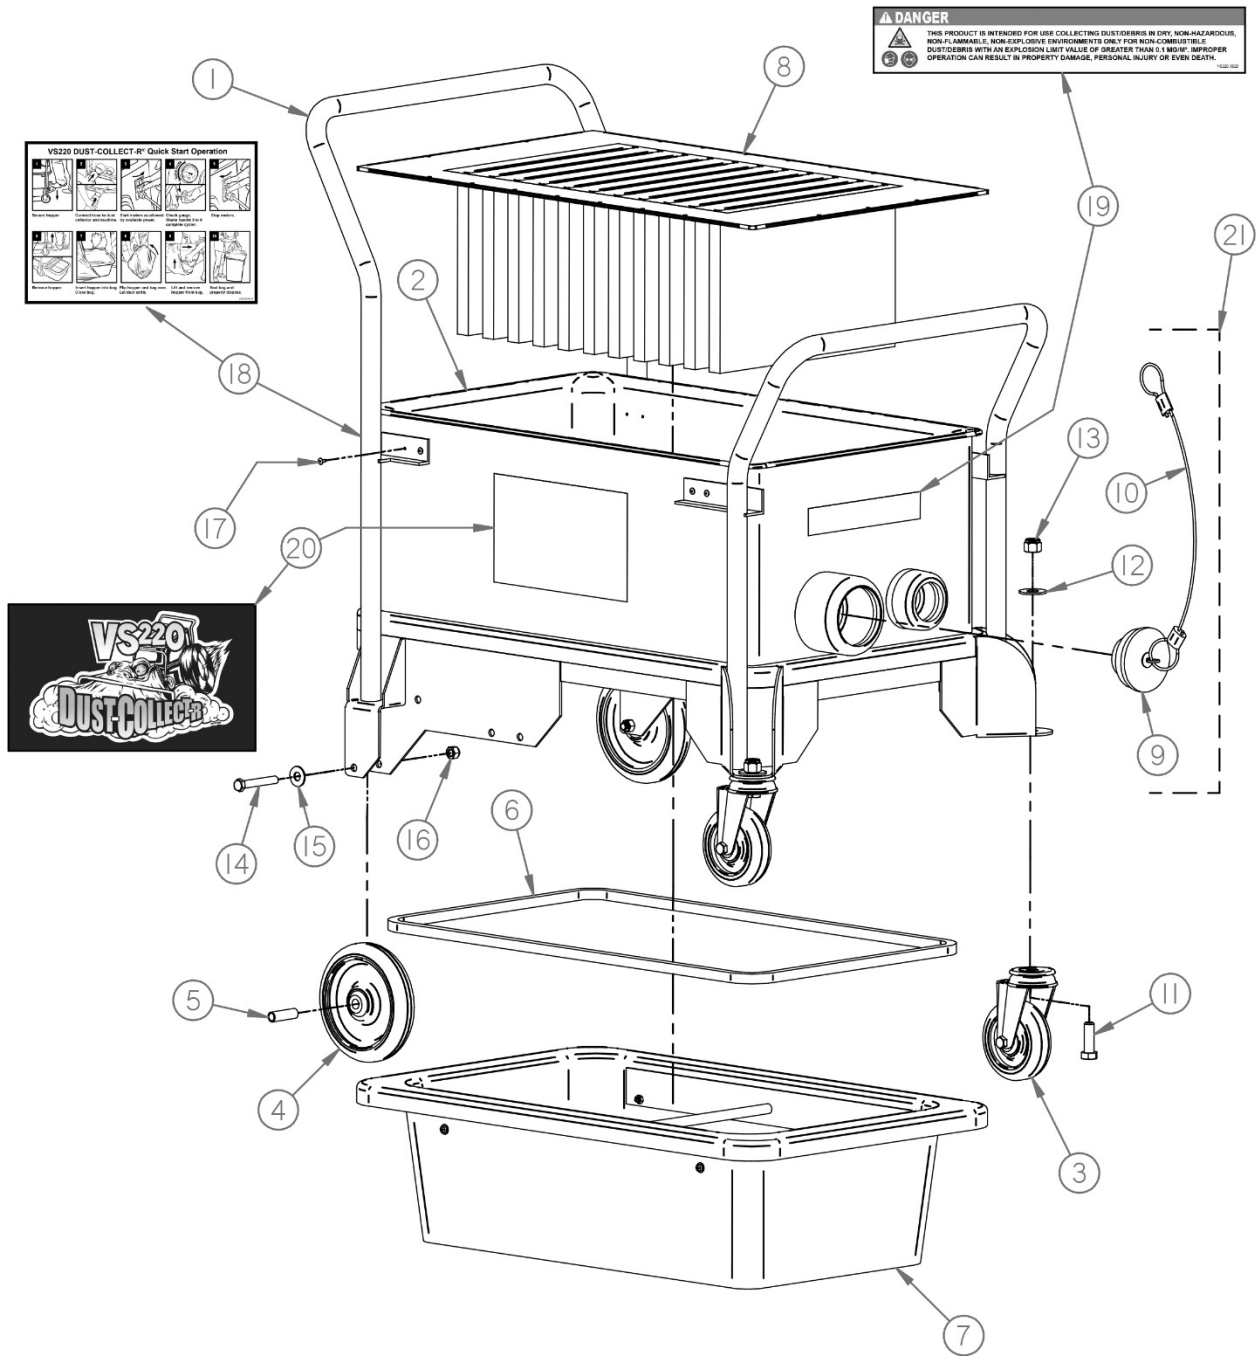

Replacement Parts Diagram Lower Housing VS220 DUST-COLLECT-R®

Replacement Parts Diagram Lower Housing VS220 DUST-COLLECT-R®

Reference Number	Part Number	Description	Quantity
1	VS220-0070	Weldment, Frame	1
2	VS220-0050	Housing, Filter	1
3	VS220-0090	Caster, Swivel	2
4	VS220-0100	Caster, Rigid	2
5	VS220-0100-010	Bushing, Caster, Rigid	2
6	VS220-0370	Gasket, Pan, Dust	1
7	VS220-0110A	Assembly, Pan, Dust	1
8	VS220-0060	Filter, Primary	1
9	VS220-0240-010	Cover, Inlet	1
10	VS220-0240-020	Lanyard, Inlet	1
11	15081200	HHCS, 1/2-13 X 1-1/2, ZY	2
12	17080000	Washer, Flat, 1/2, ZY	2
13	53080000	Nut, Nylock, 1/2-13, ZY	2
14	15062000	HHCS, 3/8-16 X 2-1/2, ZY	2
15	17060000	Washer, Flat, 3/8, ZY	2
16	53060000	Nut, Nylok, 3/8-16, ZY	2
17	46020200	Rivet, Pop, 1/8 X 1/4, SS	24
18	VS220-5010	Decal, Instruction, Vacuum	1
19	VS220-5020	Decal, Warning, Silica	1
20	VS220-5050	Decal, VS220	2
21	VS220-0240A	Assembly, Cover, Inlet, (Includes Ref. 9 & 10)