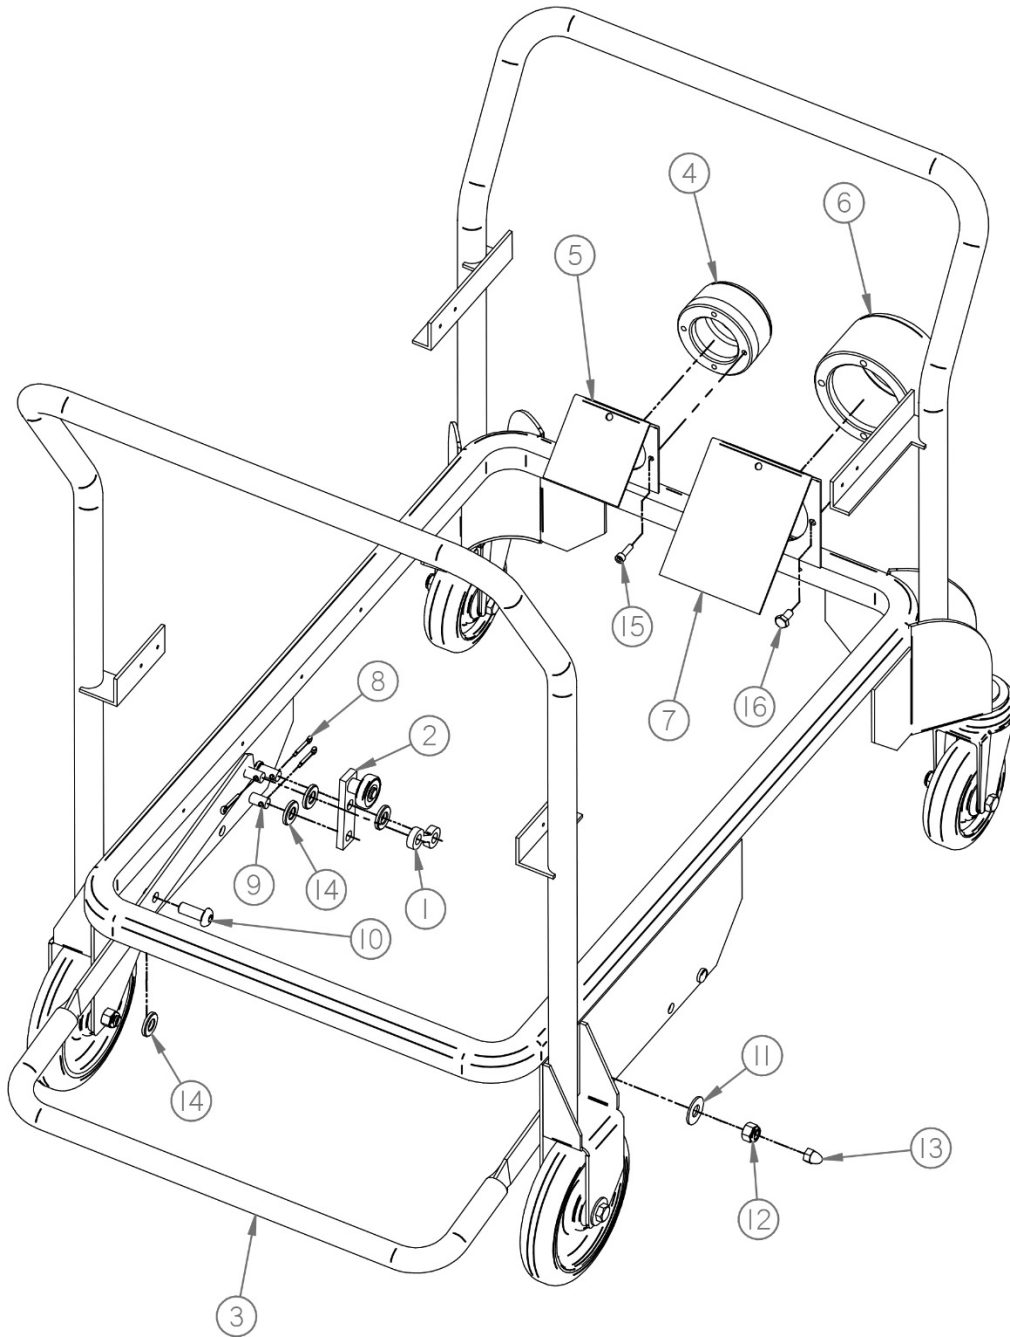

Replacement Parts Diagram Dust Pan Linkage VS220 DUST-COLLECT-R®

Replacement Parts Diagram Dust Pan Linkage VS220 DUST-COLLECT-R®

Reference Number	Part Number	Description	Quantity
1	VS220-0380	Arm, Linkage	2
2	VS220-0390	Assembly, Arm, Bearing	2
3	VS220-0080	Lever, Release, Pan, Dust	1
4	VS220-0410	Inlet, 2D	1
5	VS220-0420	Deflector, Inlet, 2D	1
6	VS220-0430	Inlet, 3D	1
7	VS220-0440	Deflector, Inlet, 3D	1
8	22020600	Pin, Cotter, 1/8 X 3/4	6
9	23060600	Pin, Clevis, 3/8 X 3/4, ZY	6
10	55060800	BHSCS, 3/8-16 X 1, ZY	2
11	17060000	Washer, Flat, 3/8, ZY	2
12	53060000	Nut, Nylok, 3/8-16, ZY	2
13	90060000	Nut, Acorn, 3/8-16, ZY	2
14	VS220-0400	Bushing, Linkage	8
15	60030500	SHCS, #10-24 X 5/8, ZY	4
16	15040400	HHCS, 1/4-20 X 1/2, ZY	4