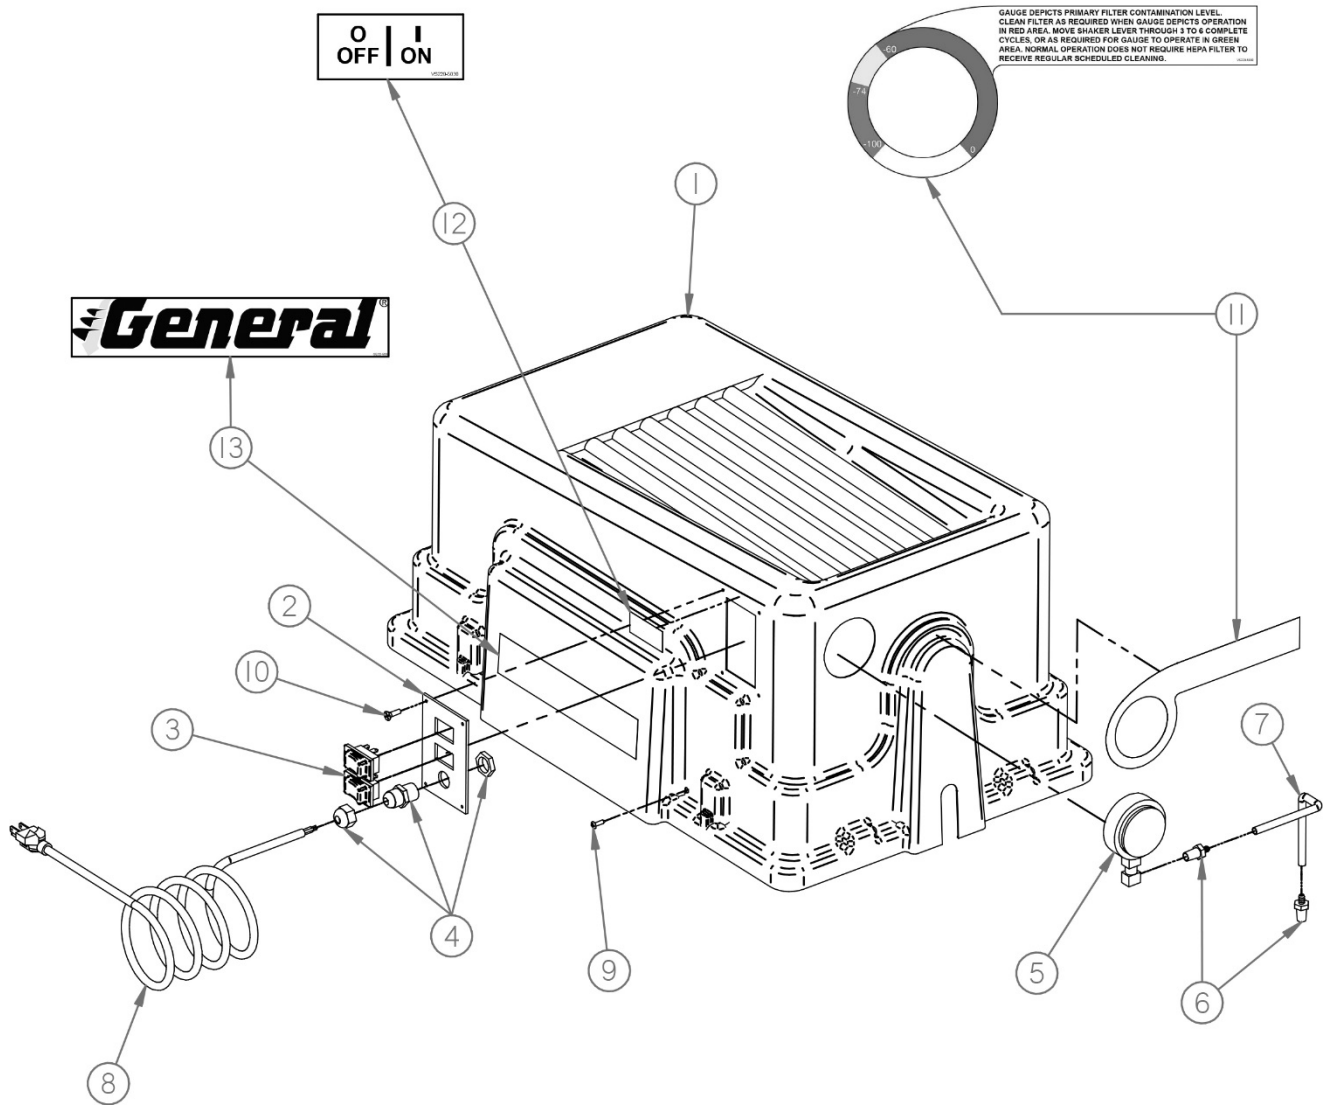

14 Replacement Parts VS220 DUST-COLLECT-R® System

Replacement Parts Diagram Motor Cover VS220 DUST-COLLECT-R®

Replacement Parts Diagram

Motor Cover

VS220 DUST-COLLECT-R®

Reference Number	Part Number	Description	Quantity
1	VS220-0010	Cover, Motor, Electric	1
2	VS220-0150	Plate, Switch	1
3	VS220-0160	Switch, Motor, ON/OFF	2
4	EP8ACP-0120	Relief, Strain	1
5	VS220-0170	Gauge, Vacuum	1
6	VS220-0180	Fitting, Line, Vacuum	2
7	VS220-0220	Line, Vacuum	1
8	VS220-0230	Cord, Electrical	1
9	EP8ACP-0140	Screw, Self Tap, #7 X 5/8	4
10	38020401	FHMS, #8-32 X 1/2, ZY	4
11	VS220-5040	Decal, Gauge, Vacuum	1
12	VS220-5030	Decal, ON/OFF	1
13	GECD-5030	Decal, General, 1-7/8 X 9-1/2	2