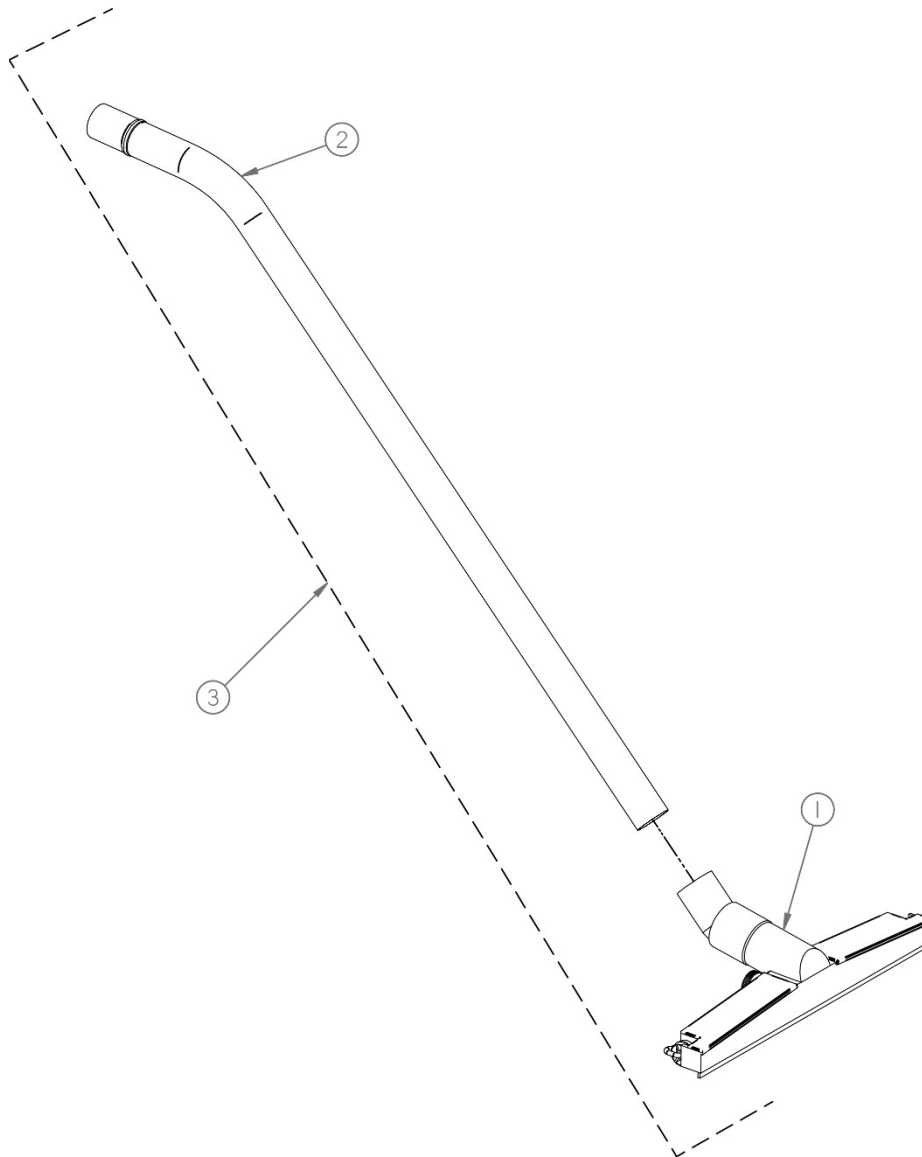

Replacement Parts Diagram 2 Inch Dust Wand Assembly VS220 DUST-COLLECT-R®

Reference Number	Part Number	Description	Quantity
1	VS220-0250-010	Tool, Floor	1
2	VS220-0250-020	Wand	1
3	VS220-0250A	Assembly, Wand, Dust, 2D, (Includes Ref. 1 & 2)