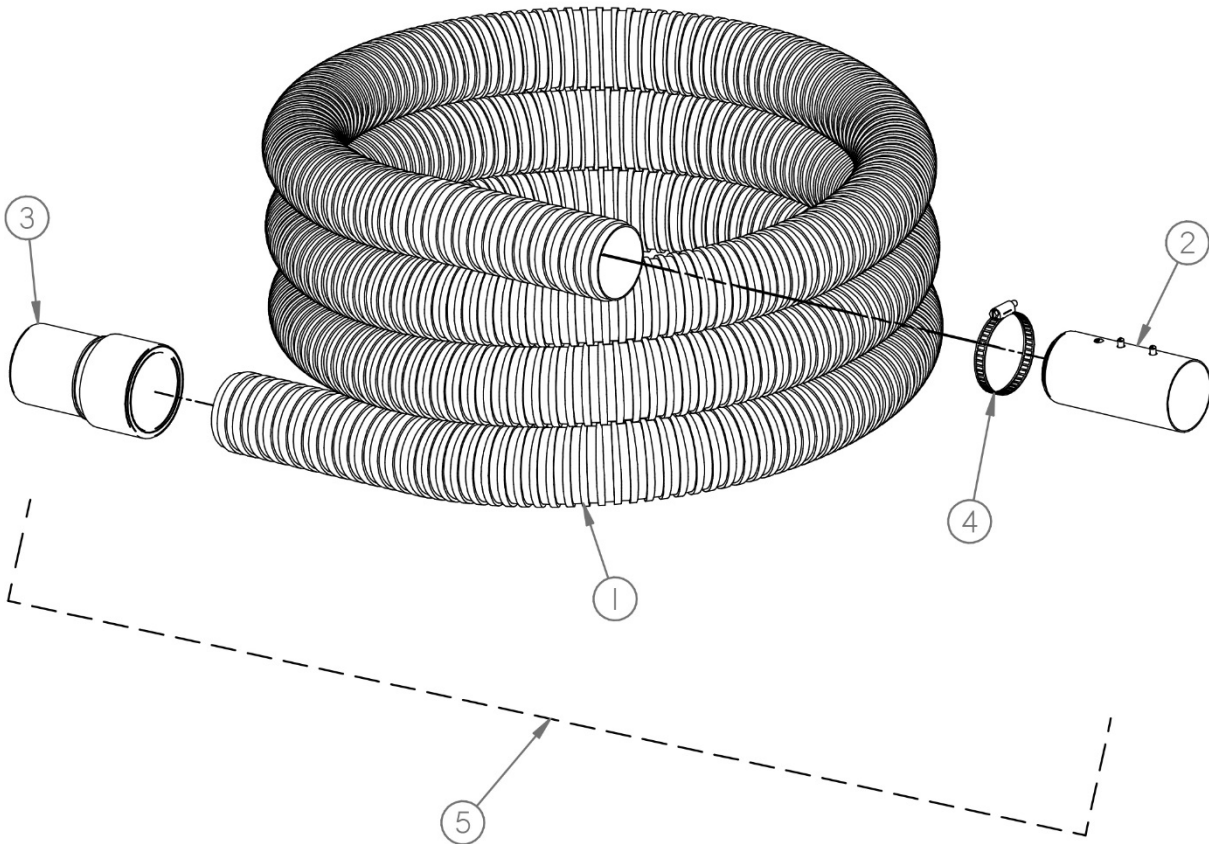

Replacement Parts Diagram 3 Inch Hose Assembly VS220 DUST-COLLECT-R®

Reference Number	Part Number	Description	Quantity
1	VS220-1000-010	Hose, Helix, 3D, 300L	1
2	VS220-1000-020	Coupler, Hose, Steel, 3D	1
3	VS220-1000-030	Coupler, Helix, Plastic, 3D	1
4	56640000	Clamp, Hose, 4D	1
5	VS220-1000A	Assembly, Hose, 3D, 300L, (Includes Ref. 1, 2, 3 & 4)	1