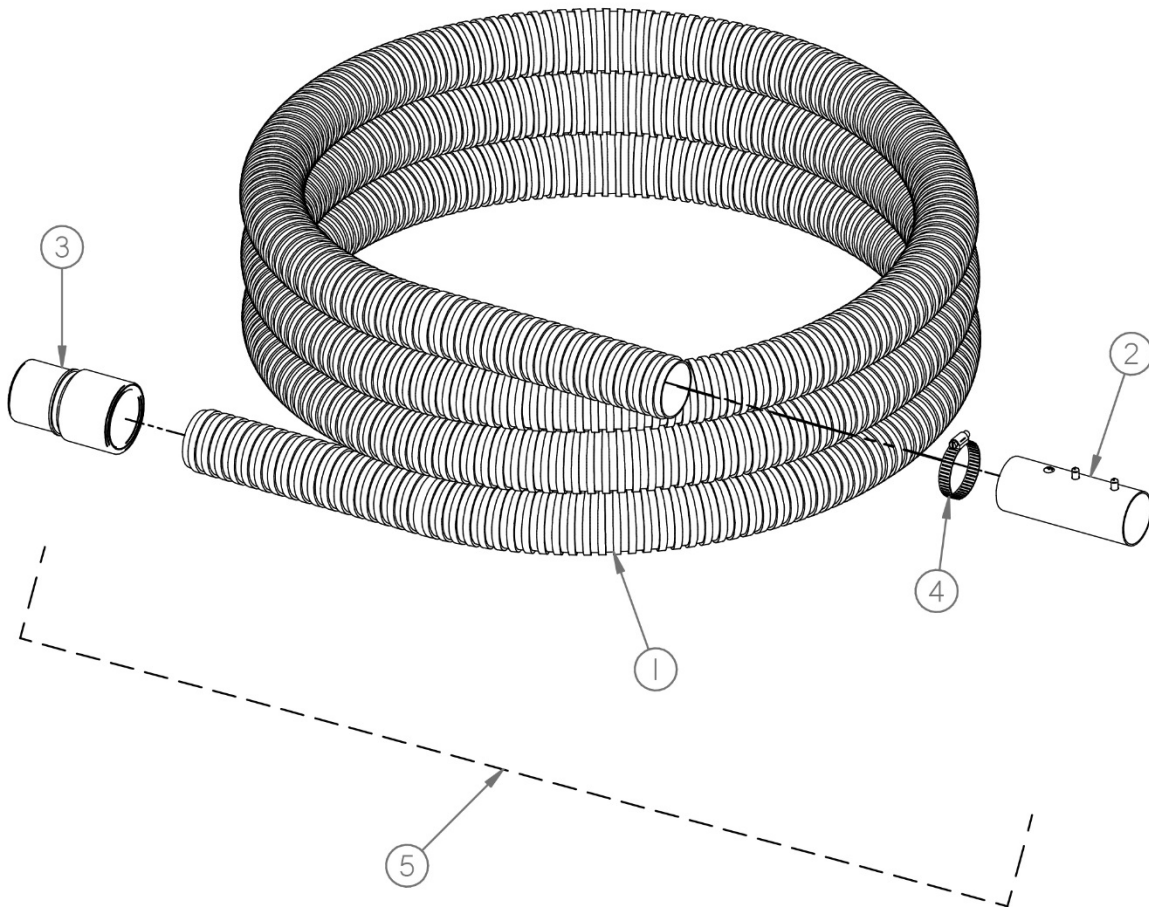

Replacement Parts Diagram 2 Inch Hose Assembly VS220 DUST-COLLECT-R®

Reference Number	Part Number	Description	Quantity
1	VS220-1100-010	Hose, Helix, 2D, 300L	1
2	VS220-1100-020	Coupler, Hose, Steel, 2D	1
3	VS220-1100-030	Coupler, Helix, Plastic, 2D	1
4	56320000	Clamp, Hose, 2D	1
5	VS220-1100A	Assembly, Hose, 2D, 300L, (Includes Ref. 1, 2, 3 & 4)	1