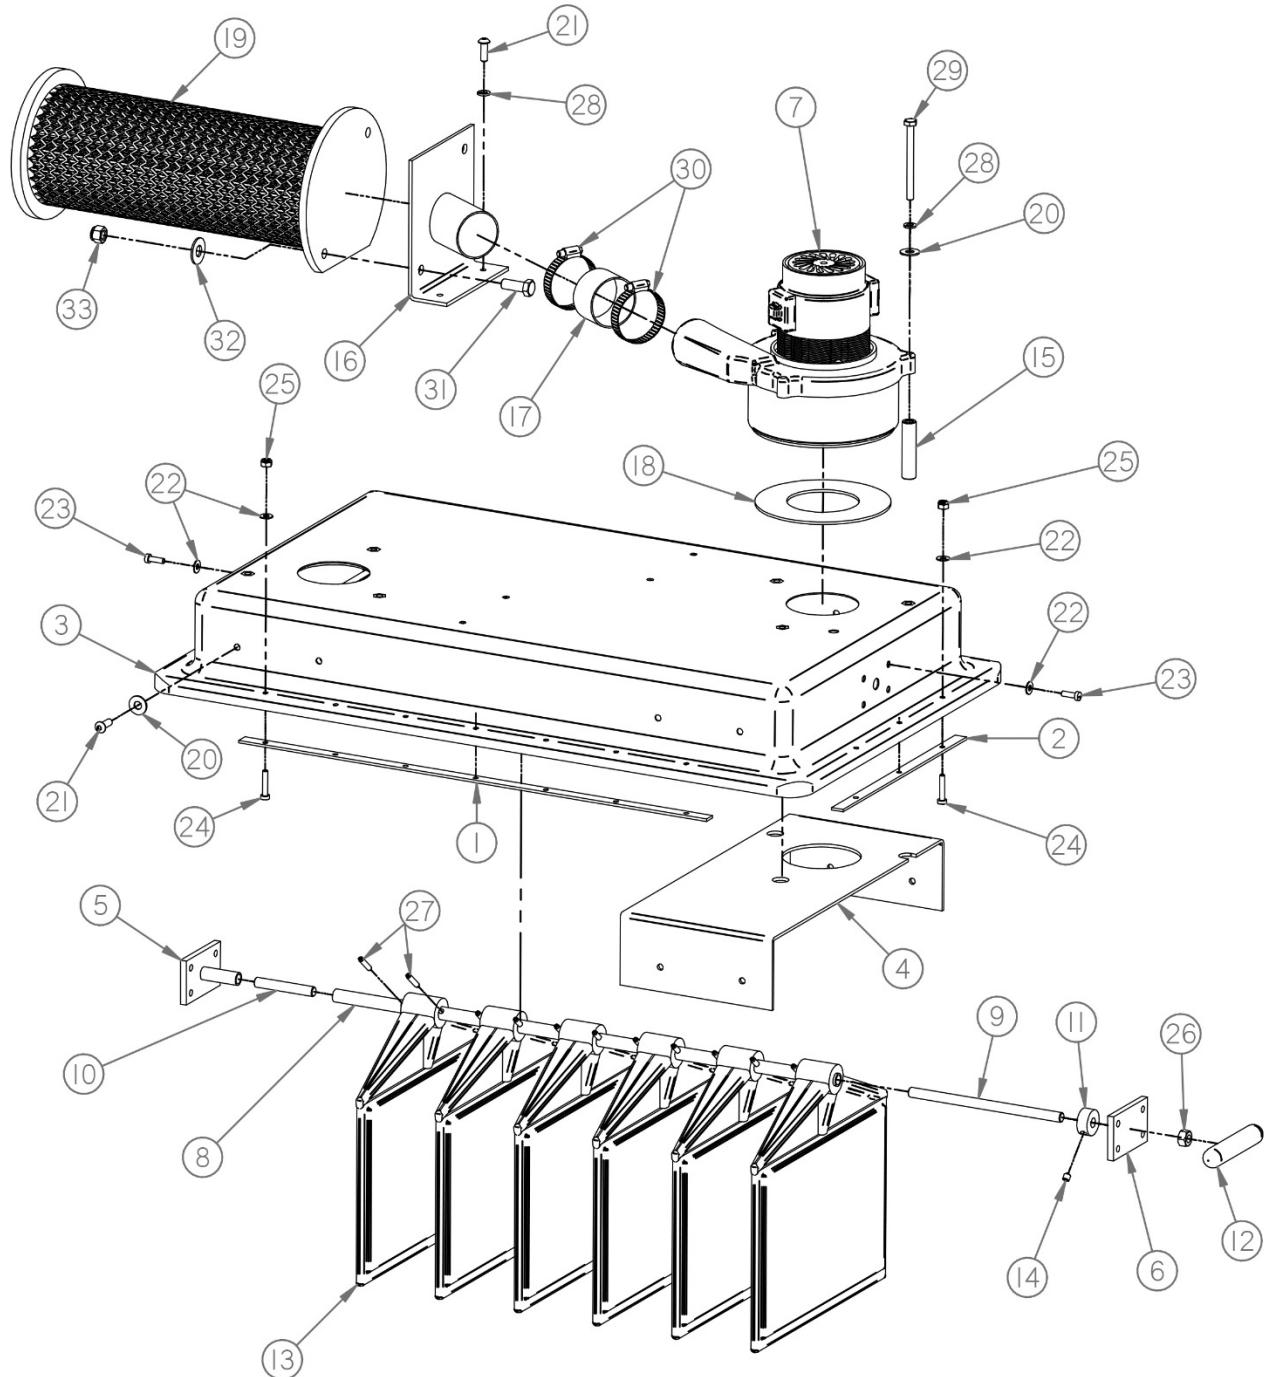

Replacement Parts Diagram Motor Housing VS220 DUST-COLLECT-R®

Replacement Parts Diagram Motor Housing VS220 DUST-COLLECT-R®

Reference Number	Part Number	Description	Quantity
1	VS220-0200	Bracket, Mounting, Cover	2
2	VS220-0210	Bracket, Mounting, Cover	2
3	VS220-0190	Housing, Mount, Motor	1
4	VS220-0280	Support, Mount, Motor	2
5	VS220-0290	Support, Tube, Shaker	1
6	VS220-0300	Support, Tube, Handle	1
7	VS220-0020	Motor, Electric	2
8	VS220-0310	Axle, Shaker	1
9	VS220-0320	Axle, Handle, Shaker	1
10	VS220-0330	Bolt, Modified	1
11	VS220-0340	Collar, Locking	1
12	VS220-0120	Handle, Bar, Shaker	1
13	VS220-0350	Element, Shaker	6
14	31040200	Screw, Set, 1/4-20 X 1/4, PF	1
15	VS220-0360	Spacer, Motor, Electric	6
16	VS220-0040	Bracket, Filter, HEPA	2
17	VS220-0140	Boot, Connecting	2
18	VS220-0130	Gasket, Foam	2
19	VS220-0030	Filter, HEPA	2
20	17040000	Washer, Flat, 1/4, ZY	14
21	55040600	BHSCS, 1/4-20 X 3/4, ZY	12
22	17030000	Washer, Flat, #10, ZY	28
23	37030501	PHRHMS, #10-32 X 5/8, ZY	8
24	37030801	PHRHMS, #10-32 X 1, ZY	20
25	53030001	Nut, Nylok, #10-32, ZY	20
26	18060000	Nut, Hex, 3/8-16, ZY	1
27	20030800	Pin, Roll, 3/16 X 1	11
28	16040000	Washer, Lock, 1/4, ZY	10
29	15042400	HHCS, 1/4-20 X 3, ZY	6
30	56320000	Clamp, Hose, 2D	4
31	15060800	HHCS, 3/8-16 X 1, ZY	4
32	17060000	Washer, Flat, 3/8, ZY	4
33	53060000	Nut, Nylok, 3/8-16, ZY	4