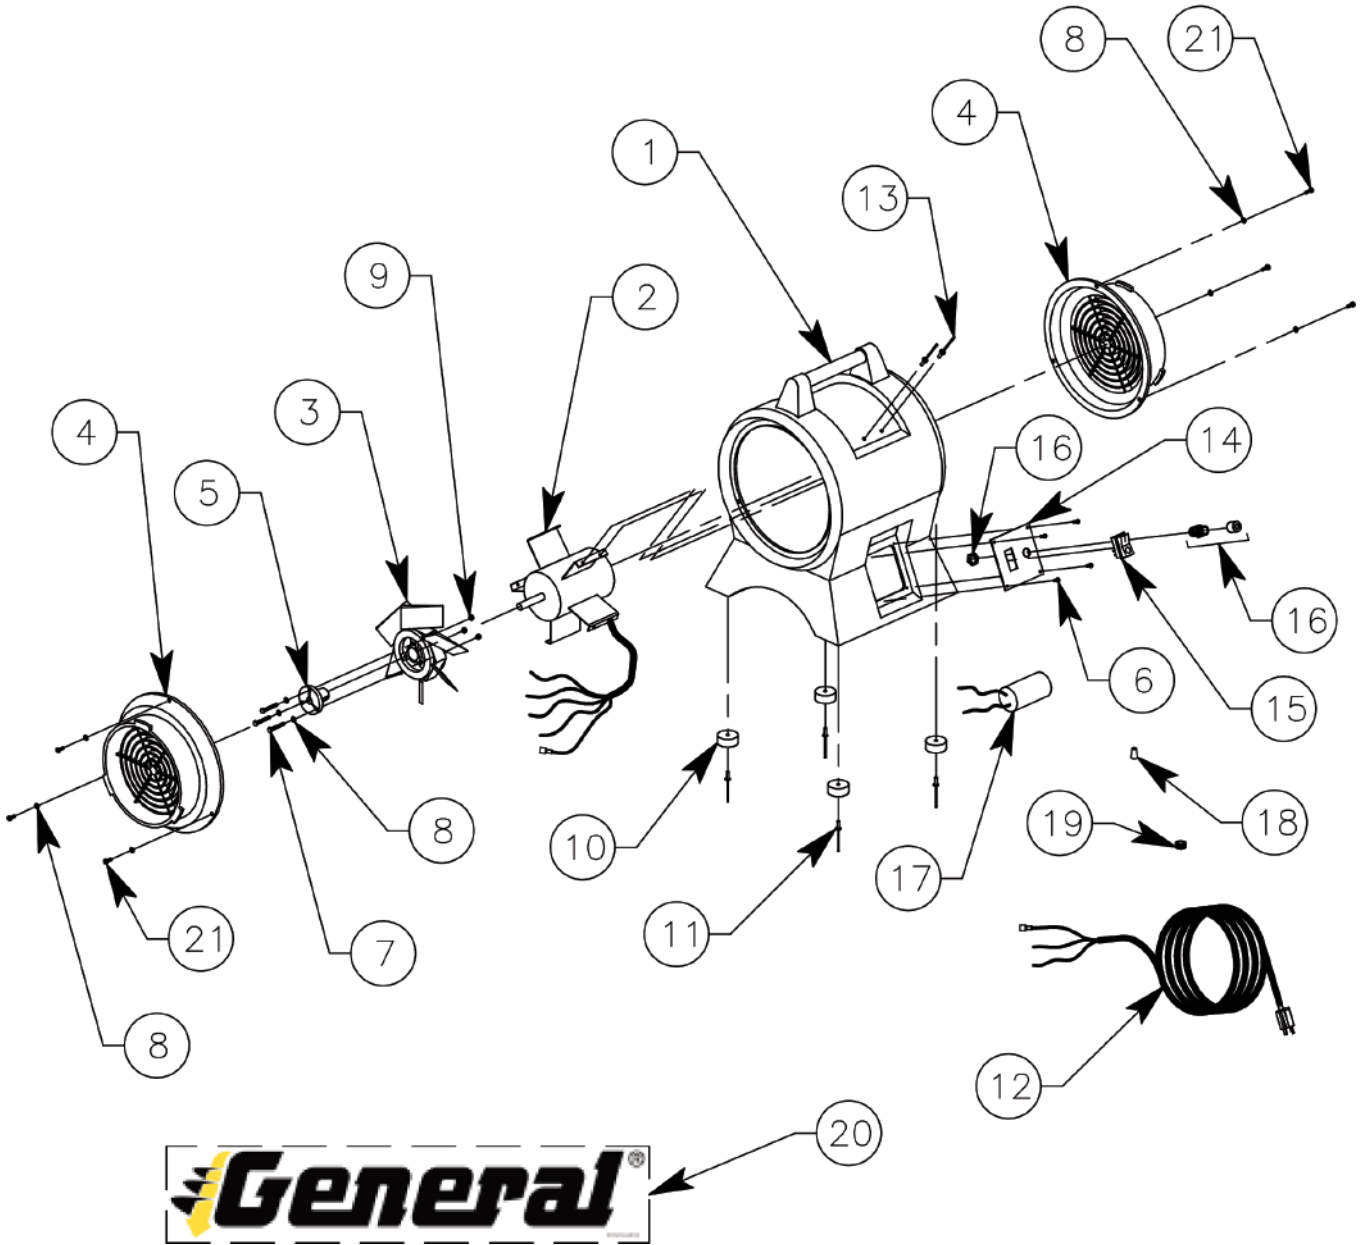

Service Parts Section

EP8ACP and EP12ACP Series

EP8ACP
Electric

EP12ACP
Electric

Know what's below.
Call before you dig.

Assembly EP8ACP Blower

Assembly EP8ACP Blower

Reference Number	PART NUMBER	DESCRIPTION	QTY
1	EP8ACP-0010	Housing, Blower	1
2	EP8ACP-0040	Motor, AC	1
3	EP8ACP-0030	Fan, 8"	1
4	EP8ACP-0020	Grille, Plastic	2
5	EP8ACP-0050	Hub, center	1
6	EP8ACP-0140	Screw, Self Tap, #7 x 5/8", Pan Head	10
7	14083500	capscrew, Hex Head, 5mm x 35mm	3
8	17030001	Washer, Flat, #10	3
9	EP8ACP-0150	Nut, Nylock, 8mm	3
10	EP8ACP-0110	Foot, Rubber	4
11	45030400	Rivet, Pop, (3/16" x 1/2") Aluminum	4
12	EP8ACP-0080	Cord, Power	1
13	45040500	Rivet, Pop, (1.4" x 5/8") Aluminum	10
14	EP8ACP-0090	Plate, Switch	1
15	EP8ACP-0070	Switch, Rocker, ON/OFF	1
16	EP8ACP-0120	Strain Relief (Complete)	1
17	EP8ACP-0060	Capacitor	1
18	WIRE NUT O	Wire Nut, Orange	3
19	EP8ACP-0100	Grommet	1
20	GECD-5040	Decal, General	2

Know what's below.
Call before you dig.

Assembly EP12ACP Blower

Assembly EP12ACP Blower

Reference Number	PART NUMBER	DESCRIPTION	QTY
1	EP12ACP-0010	Housing, Blower	1
2	EP12ACP-0040	Motor, AC	1
3	EP12ACP-0030	Fan, 12"	1
4	EP12ACP-0020	Grille, Plastic	2
5	EP12ACP-0050	Hub, center	1
6	EP12ACP-0140	Screw, Self Tap, #7 x 5/8", Pan Head	4
7	14083500	capscrew, Hex Head, 5mm x 35mm	3
8	17030001	Washer, Flat, #10	9
9	EP12ACP-0150	Nut, Nylock, 8mm	3
10	EP12ACP-0110	Foot, Rubber	4
11	45030400	Rivet, Pop, (3/16" x 1/2") Aluminum	4
12	EP12ACP-0080	Cord, Power	1
13	45040500	Rivet, Pop, (1.4" x 5/8") Aluminum	10
14	EP12ACP-0090	Plate, Switch	1
15	EP12ACP-0070	Switch, Rocker, ON/OFF	1
16	EP12ACP-0120	Strain Relief (Complete)	1
17	EP12ACP-0060	Capacitor	1
18	WIRE NUT O	Wire Nut, Orange	4
19	EP12ACP-0100	Grommet	1
20	GECD-5040	Decal, General	2
21	EP12ACP-0050	Capscrew, Truss Headd, 5mm x 10mm	6