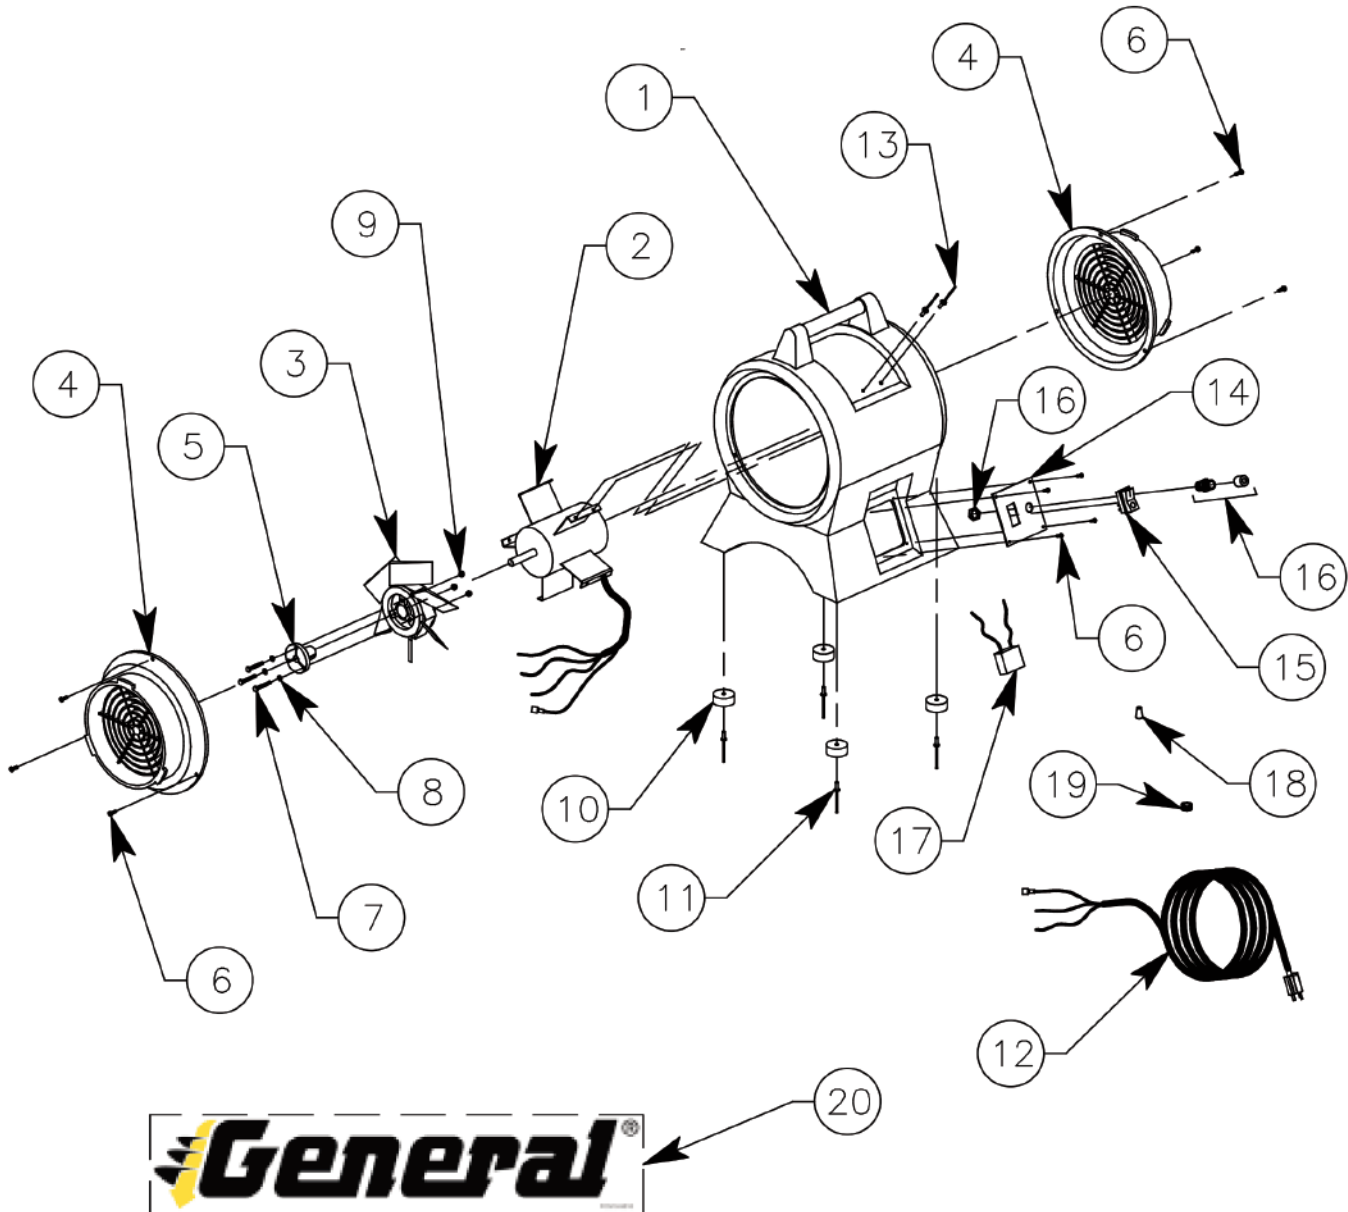

Service Parts Section

EP8ACP and EP12ACP Series

EP8ACP
Electric

EP12ACP
Electric

Know what's below.
Call before you dig.

Assembly EP8ACP Blower

Assembly EP8ACP Blower

Reference Number	PART NUMBER	DESCRIPTION	QTY
1	EP8ACP-0010	Housing, Blower	1
2	EP8ACP-0040	Motor, AC	1
3	EP8ACP-0030	Fan, 8"	1
4	EP8ACP-0020	Grille, Plastic	2
5	EP8ACP-0050	Hub, center	1
6	EP8ACP-0140	Screw, Self Tap, #7 x 5/8", Pan Head	10
7	14083500	capscrew, Hex Head, 5mm x 35mm	3
8	17030001	Washer, Flat, #10	3
9	EP8ACP-0150	Nut, Nylock, 8mm	3
10	EP8ACP-0110	Foot, Rubber	4
11	45030400	Rivet, Pop, (3/16" x 1/2") Aluminum	4
12	EP8ACP-0080	Cord, Power	1
13	45040500	Rivet, Pop, (1.4" x 5/8") Aluminum	10
14	EP8ACP-0090	Plate, Switch	1
15	EP8ACP-0070	Switch, Rocker, ON/OFF	1
16	EP8ACP-0120	Strain Relief (Complete)	1
17	EP8ACP-0060	Capacitor	1
18	WIRE NUT O	Wire Nut, Orange	3
19	EP8ACP-0100	Grommet	1
20	GECD-5040	Decal, General	2

Know what's below.
Call before you dig.

Assembly EP12ACP Blower

Assembly EP12ACP Blower

Reference Number	PART NUMBER	DESCRIPTION	QTY
1	EP12ACP-0010	Housing, Blower	1
2	EP12ACP-0040	Motor, AC	1
3	EP12ACP-0030	Fan, 12"	1
4	EP12ACP-0020	Grille, Plastic	2
5	EP12ACP-0050	Hub, center	1
6	EP12ACP-0140	Screw, Self Tap, #7 x 5/8", Pan Head	4
7	14083500	capscrew, Hex Head, 5mm x 35mm	3
8	17030001	Washer, Flat, #10	9
9	EP12ACP-0150	Nut, Nylock, 8mm	3
10	EP12ACP-0110	Foot, Rubber	4
11	45030400	Rivet, Pop, (3/16" x 1/2") Aluminum	4
12	EP12ACP-0080	Cord, Power	1
13	45040500	Rivet, Pop, (1.4" x 5/8") Aluminum	10
14	EP12ACP-0090	Plate, Switch	1
15	EP12ACP-0070	Switch, Rocker, ON/OFF	1
16	EP12ACP-0120	Strain Relief (Complete)	1
17	EP12ACP-0060	Capacitor	1
18	WIRE NUT O	Wire Nut, Orange	4
19	EP12ACP-0100	Grommet	1
20	GECD-5040	Decal, General	2
21	EP12ACP-0050	Capscrew, Truss Headd, 5mm x 10mm	6