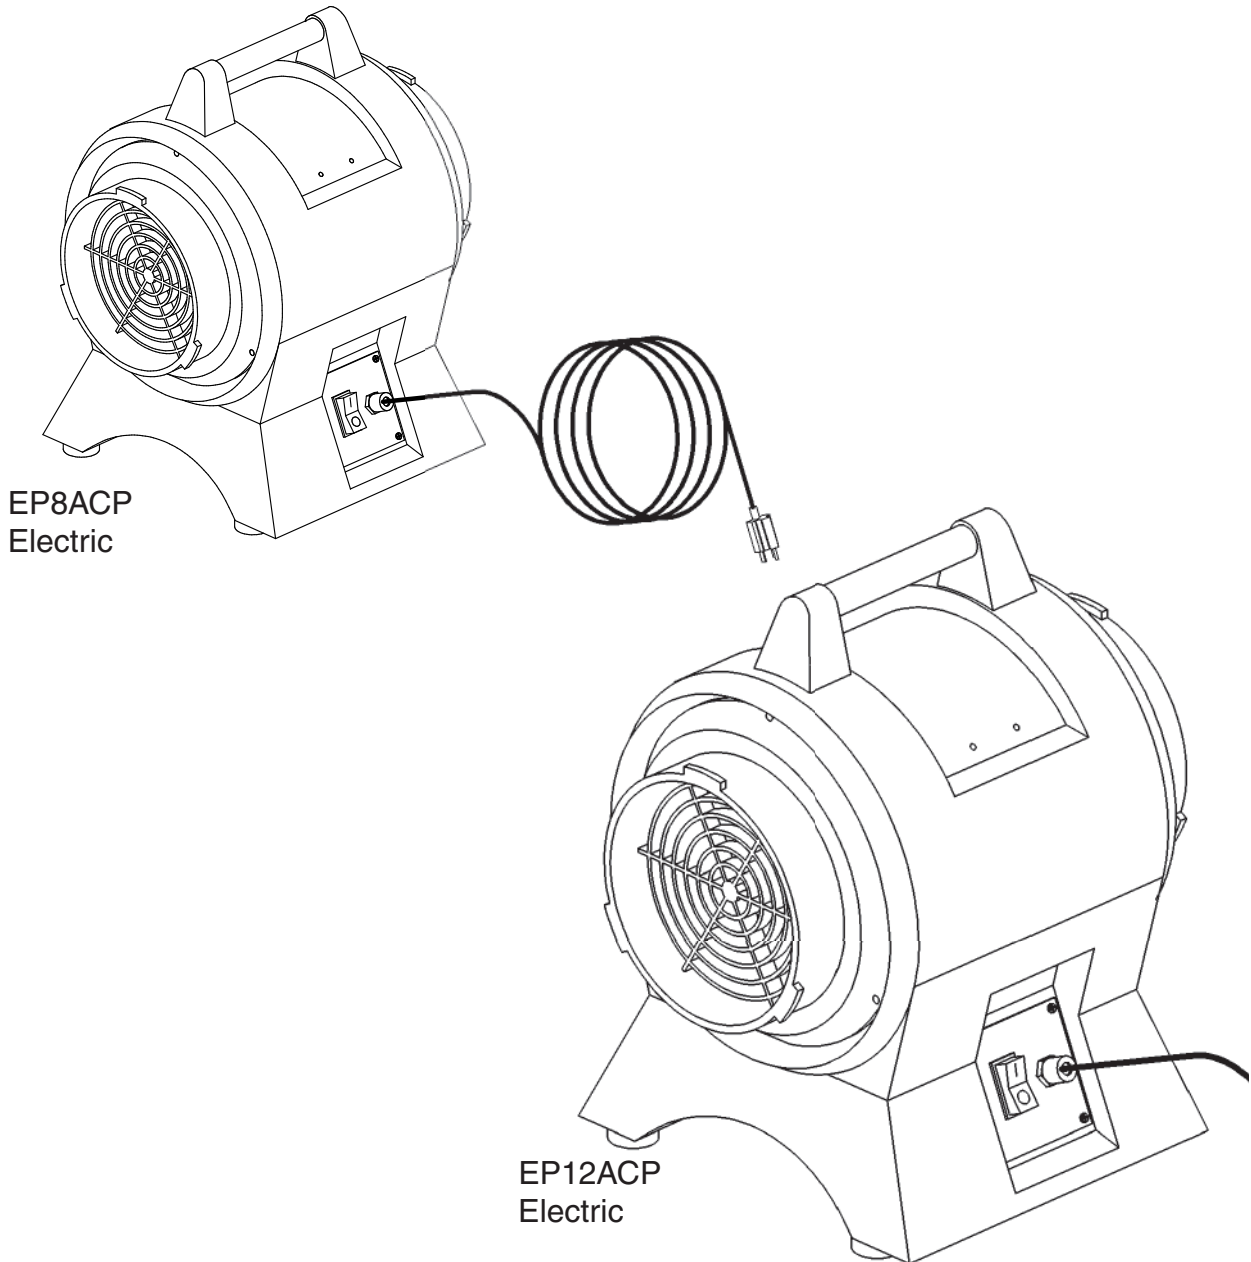

Service Parts Section

EP8ACP and EP12ACP Series

EP8ACP
Electric

EP12ACP
Electric

Know what's below.
Call before you dig.

Assembly EP8ACP Blower

Assembly EP8ACP Blower

Reference Number	PART NUMBER	DESCRIPTION	QTY
1	EP8ACP-0010	Housing, Blower	1
2	EP8ACP-0040	Motor, AC	1
3	EP8ACP-0030	Fan, 8"	1
4	EP8ACP-0020	Grille, Plastic	2
5	EP8ACP-0050	Hub, center	1
6	EP8ACP-0140	Screw, Self Tap, #7 x 5/8", Pan Head	10
7	14083500	capscrew, Hex Head, 5mm x 35mm	3
8	17030001	Washer, Flat, #10	3
9	EP8ACP-0150	Nut, Nylock, 8mm	3
10	EP8ACP-0110	Foot, Rubber	4
11	45030400	Rivet, Pop, (3/16" x 1/2") Aluminum	4
12	EP8ACP-0080	Cord, Power	1
13	45040500	Rivet, Pop, (1.4" x 5/8") Aluminum	10
14	EP8ACP-0090	Plate, Switch	1
15	EP8ACP-0070	Switch, Rocker, ON/OFF	1
16	EP8ACP-0120	Strain Relief (Complete)	1
17	EP8ACP-0060	Capacitor	1
18	WIRE NUT O	Wire Nut, Orange	3
19	EP8ACP-0100	Grommet	1
20	GECD-5040	Decal, General	2

Know what's below.
Call before you dig.

Assembly EP12ACP Blower

Assembly EP12ACP Blower

Reference Number	PART NUMBER	DESCRIPTION	QTY
1	EP12ACP-0010	Housing, Blower	1
2	EP12ACP-0040	Motor, AC	1
3	EP12ACP-0030	Fan, 12"	1
4	EP12ACP-0020	Grille, Plastic	2
5	EP12ACP-0050	Hub, center	1
6	EP12ACP-0140	Screw, Self Tap, #7 x 5/8", Pan Head	4
7	14083500	capscrew, Hex Head, 5mm x 35mm	3
8	17030001	Washer, Flat, #10	9
9	EP12ACP-0150	Nut, Nylock, 8mm	3
10	EP12ACP-0110	Foot, Rubber	4
11	45030400	Rivet, Pop, (3/16" x 1/2") Aluminum	4
12	EP12ACP-0080	Cord, Power	1
13	45040500	Rivet, Pop, (1.4" x 5/8") Aluminum	10
14	EP12ACP-0090	Plate, Switch	1
15	EP12ACP-0070	Switch, Rocker, ON/OFF	1
16	EP12ACP-0120	Strain Relief (Complete)	1
17	EP12ACP-0060	Capacitor	1
18	WIRE NUT O	Wire Nut, Orange	4
19	EP12ACP-0100	Grommet	1
20	GECD-5040	Decal, General	2
21	EP12ACP-0050	Capscrew, Truss Headd, 5mm x 10mm	6