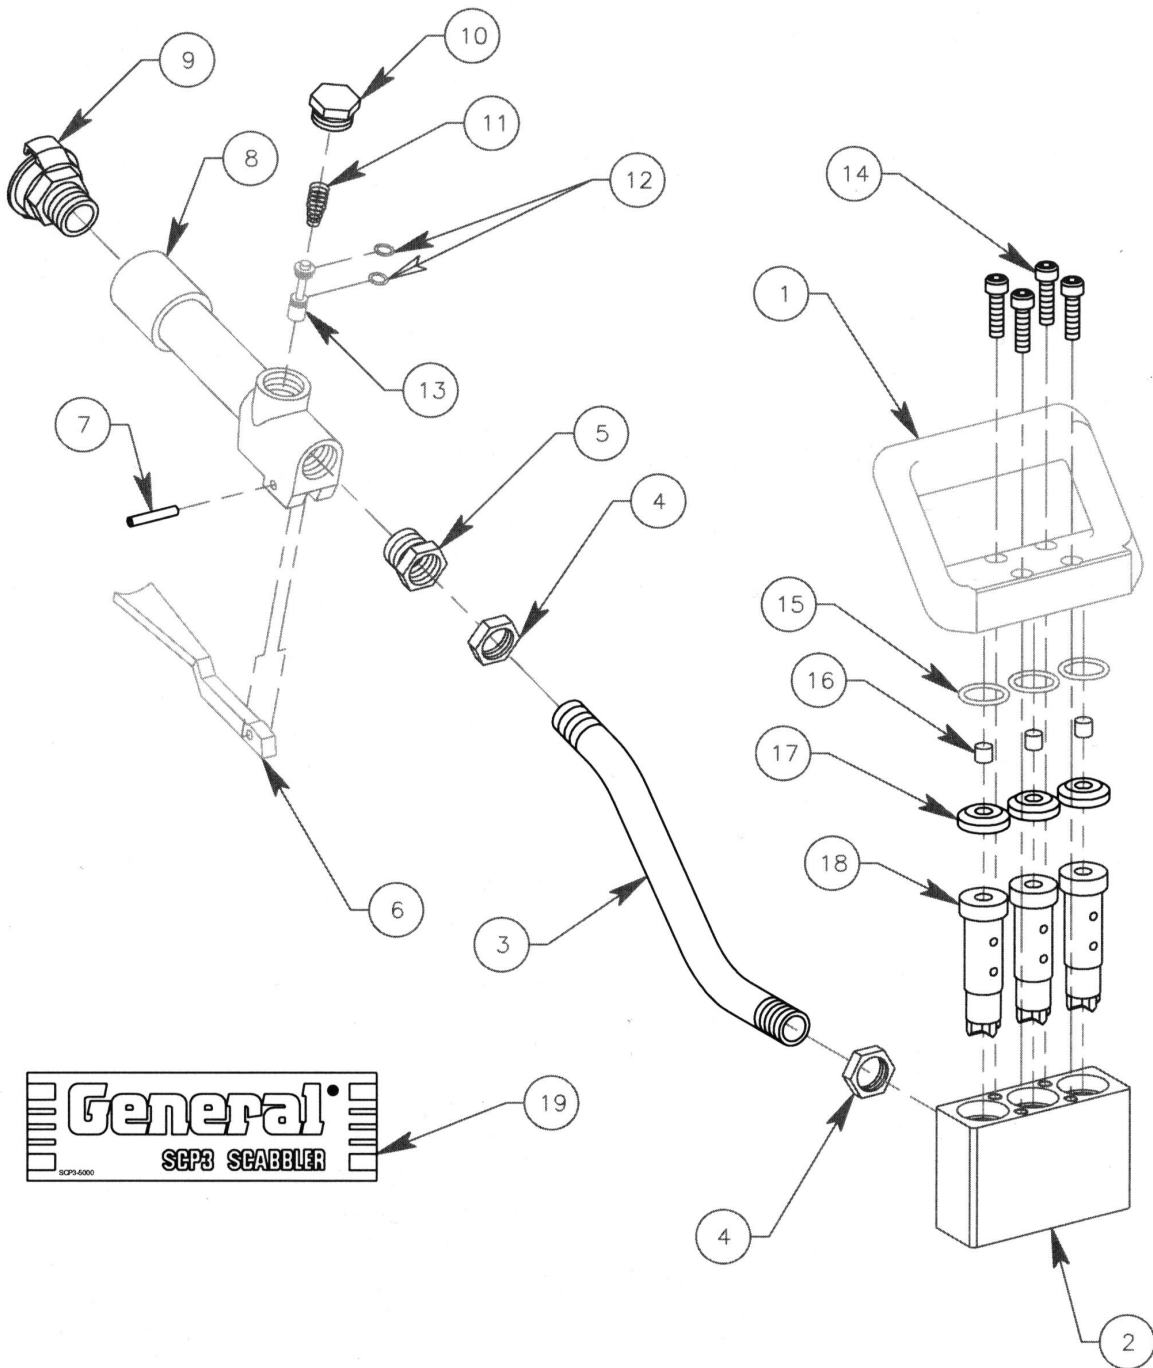

SCP3 Scabbler Assembly

SCP3 Scabblers Assembly

Reference Number	PART NUMBER	DESCRIPTION	QTY
1	SCP3-0100	Handle	1
2	SCP3-0200	Head, Scabblers	1
3	SCP3-0300	Tube, Scabblers	1
4	SCP3-0400	Nut, Jam	2
5	SCP3-0500	Fitting, Reducer	1
6	SCP3-0600	Trigger, Scabblers	1
7	SCP3-0700	Pin, Roll, 6mm x 25mm	1
8	SCP3-0800	Body, Valve	1
9	SCP3-0900	Fitting, Coupler	1
10	SCP3-1000	Cap, Valve	1
11	SCP3-1100	Spring, Valve	1
12	SCP3-1200	"O" Ring	2
13	SCP3-1300	Spool, Valve	1
14	SCP3-1400	Screw, Cap, Allen Socket Head (6mm x 25mm)	4
15	SCP3-1500	"O" Ring	3
16	SCP3-1600	Stop, Cushion	3
17	SCP3-1700	Cap, Piston	3
18	SCP3-1800	Piston	3
19	SCP3-5000	Decal, General SCP3	1